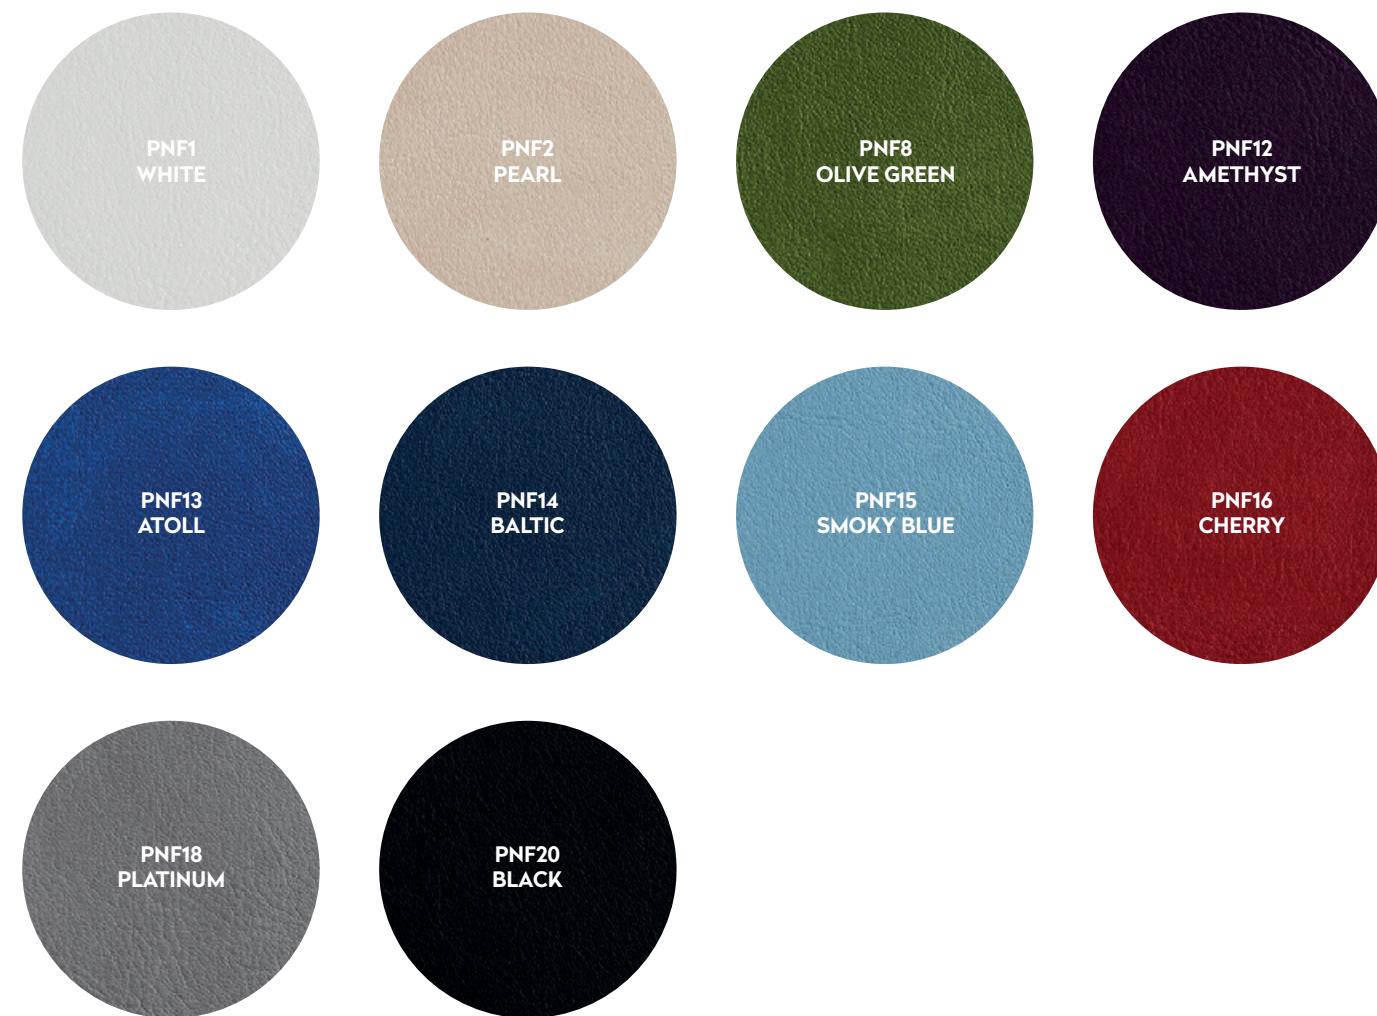

CN - Contrast Piping Options

**Contrast Piping** is available in any colour of your choice from our upholstery range. Our standard/stock contrast piping is CN31. Apollo 2 Elite gloss or matt black piping is NL1 whilst Apollo 2 Elite white piping is NL5.